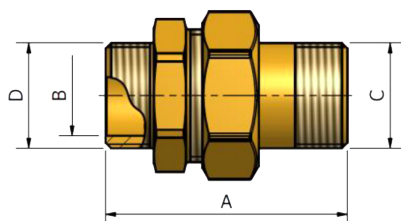

TENUTA CONICA CON O-RING EPDM
CONICAL SEAL WITH EPDM O-RING

125

BOCCHETTONE GOMITO 90° FEMMINA/MASCHIO
 / FEMALE/MALE UNION ELBOW

MISURA / SIZE	A	B	C	D
3/8" x 3/8"	46,5	18	G 3/8"	G 3/8"
1/2" x 1/2"	53	24	G 1/2"	G 1/2"
3/4" x 3/4"	59	26	G 3/4"	G 3/4"
1" x 1"	69	36	G 1"	G 1"
1 1/4" x 1 1/4"	78,5	48	G 1 1/4"	G 1 1/4"
1 1/2" x 1 1/2"	92	40	G 1 1/2"	G 1 1/2"

126

BOCCHETTONE DIRITTO FEMMINA/MASCHIO
 / FEMALE/MALE STRAIGHT UNION

MISURA / SIZE	A	C	D
3/8" x 3/8"	41,5	G 3/8"	G 3/8"
1/2" x 1/2"	46,5	G 1/2"	G 1/2"
3/4" x 3/4"	50,5	G 3/4"	G 3/4"
1" x 1"	59	G 1"	G 1"
1 1/4" x 1 1/4"	70	G 1 1/4"	G 1 1/4"
1 1/2" x 1 1/2"	74	G 1 1/2"	G 1 1/2"

127

BOCCHETTONE DIRITTO MASCHIO/MASCHIO
 / MALE/MALE STRAIGHT UNION

MISURA / SIZE	A	B	C	D
3/8" x 3/8"	48,5	12	G 3/8"	G 3/8"
1/2" x 1/2"	53,5	15,2	G 1/2"	G 1/2"
3/4" x 3/4"	59,5	20	G 3/4"	G 3/4"
1" x 1"	68,5	26	G 1"	G 1"
1 1/4" x 1 1/4"	78	33	G 1 1/4"	G 1 1/4"

**TENUTA PIANA
CON GUARNIZIONE IN FIBRA**
FLAT SEAL WITH FIBER GASKET

125

BOCCHETTONE GOMITO 90° FEMMINA/MASCHIO
/ FEMALE/MALE UNION ELBOW

MISURA / SIZE	A	B	C	D
3/8" x 3/8"	-	-	G 3/8"	G 3/8"
1/2" x 1/2"	54	24	G 1/2"	G 1/2"
3/4" x 3/4"	59	26	G 3/4"	G 3/4"
1" x 1"	68,5	36	G 1"	G 1"
1 1/4" x 1 1/4"	77	48	G 1 1/4"	G 1 1/4"
1 1/2" x 1 1/2"	-	-	G 1 1/2"	G 1 1/2"