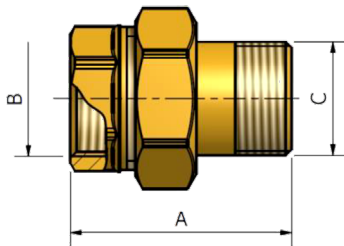

127

BOCCHETTONE DIRITTO MASCHIO/MASCHIO
/ MALE/MALE STRAIGHT UNION

MISURA / SIZE	A	B	C	D
1/2" x 1/2"	53,5	15,2	G 1/2"	G 1/2"
3/4" x 3/4"	60,5	20	G 3/4"	G 3/4"
1" x 1"	68,5	26	G 1"	G 1"
1 1/4" x 1 1/4"	-	-	G 1 1/4"	G 1 1/4"

TENUTA CONICA METALLO / METALLO
METAL / METAL CONICAL SEAL

125

BOCCHETTONE GOMITO 90° FEMMINA/MASCHIO
/ FEMALE/MALE UNION ELBOW

MISURA / SIZE	A	B	C	D
3/8" x 3/8"	46,5	18	G 3/8"	G 3/8"
1/2" x 1/2"	53	24	G 1/2"	G 1/2"
3/4" x 3/4"	59	26	G 3/4"	G 3/4"
1" x 1"	69	36	G 1"	G 1"
1 1/4" x 1 1/4"	78,5	48	G 1 1/4"	G 1 1/4"

126

BOCCHETTONE DIRITTO FEMMINA/MASCHIO
/ FEMALE/MALE STRAIGHT UNION

MISURA / SIZE	A	C	D
3/8" x 3/8"	41,5	G 3/8"	G 3/8"
1/2" x 1/2"	46,5	G 1/2"	G 1/2"
3/4" x 3/4"	50,5	G 3/4"	G 3/4"
1" x 1"	59	G 1"	G 1"
1 1/4" x 1 1/4"	70	G 1 1/4"	G 1 1/4"

127

BOCCHETTONE DIRITTO MASCHIO/MASCHIO
/ MALE/MALE STRAIGHT UNION

MISURA / SIZE	A	B	C	D
3/8" x 3/8"	48,5	12	G 3/8"	G 3/8"
1/2" x 1/2"	53,5	15,2	G 1/2"	G 1/2"
3/4" x 3/4"	59,5	20	G 3/4"	G 3/4"
1" x 1"	68,5	26	G 1"	G 1"
1 1/4" x 1 1/4"	78	33	G 1 1/4"	G 1 1/4"