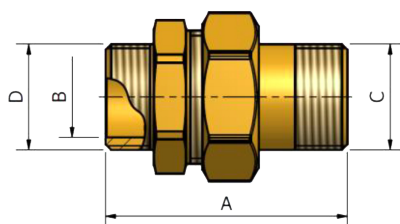

127

BOCCHETTONE DIRITTO MASCHIO/MASCHIO
/ MALE/MALE STRAIGHT UNION

MISURA / SIZE	A	B	C	D
1/2" x 1/2"	53,5	15,2	G 1/2"	G 1/2"
3/4" x 3/4"	60,5	20	G 3/4"	G 3/4"
1" x 1"	68,5	26	G 1"	G 1"
1 1/4" x 1 1/4"	-	-	G 1 1/4"	G 1 1/4"

TENUTA CONICA METALLO / METALLO
METAL / METAL CONICAL SEAL

125

BOCCHETTONE GOMITO 90° FEMMINA/MASCHIO
/ FEMALE/MALE UNION ELBOW

MISURA / SIZE	A	B	C	D
3/8" x 3/8"	46,5	18	G 3/8"	G 3/8"
1/2" x 1/2"	53	24	G 1/2"	G 1/2"
3/4" x 3/4"	59	26	G 3/4"	G 3/4"
1" x 1"	69	36	G 1"	G 1"
1 1/4" x 1 1/4"	78,5	48	G 1 1/4"	G 1 1/4"

126

BOCCHETTONE DIRITTO FEMMINA/MASCHIO
/ FEMALE/MALE STRAIGHT UNION

MISURA / SIZE	A	C	D
3/8" x 3/8"	41,5	G 3/8"	G 3/8"
1/2" x 1/2"	46,5	G 1/2"	G 1/2"
3/4" x 3/4"	50,5	G 3/4"	G 3/4"
1" x 1"	59	G 1"	G 1"
1 1/4" x 1 1/4"	70	G 1 1/4"	G 1 1/4"

127

BOCCHETTONE DIRITTO MASCHIO/MASCHIO
/ MALE/MALE STRAIGHT UNION

MISURA / SIZE	A	B	C	D
3/8" x 3/8"	48,5	12	G 3/8"	G 3/8"
1/2" x 1/2"	53,5	15,2	G 1/2"	G 1/2"
3/4" x 3/4"	59,5	20	G 3/4"	G 3/4"
1" x 1"	68,5	26	G 1"	G 1"
1 1/4" x 1 1/4"	78	33	G 1 1/4"	G 1 1/4"