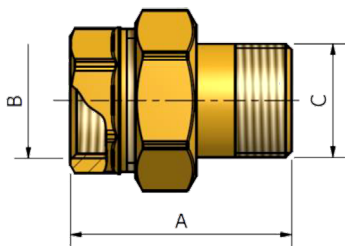

TENUTA CONICA CON O-RING EPDM
CONICAL SEAL WITH EPDM O-RING

125

BOCCHETTONE GOMITO 90° FEMMINA/MASCHIO
 / FEMALE/MALE UNION ELBOW

MISURA / SIZE	A	B	C	D
3/8" x 3/8"	46,5	18	G 3/8"	G 3/8"
1/2" x 1/2"	53	24	G 1/2"	G 1/2"
3/4" x 3/4"	59	26	G 3/4"	G 3/4"
1" x 1"	69	36	G 1"	G 1"
1 1/4" x 1 1/4"	78,5	48	G 1 1/4"	G 1 1/4"
1 1/2" x 1 1/2"	92	40	G 1 1/2"	G 1 1/2"

126

BOCCHETTONE DIRITTO FEMMINA/MASCHIO
 / FEMALE/MALE STRAIGHT UNION

MISURA / SIZE	A	C	D
3/8" x 3/8"	41,5	G 3/8"	G 3/8"
1/2" x 1/2"	46,5	G 1/2"	G 1/2"
3/4" x 3/4"	50,5	G 3/4"	G 3/4"
1" x 1"	59	G 1"	G 1"
1 1/4" x 1 1/4"	70	G 1 1/4"	G 1 1/4"
1 1/2" x 1 1/2"	74	G 1 1/2"	G 1 1/2"

127

BOCCHETTONE DIRITTO MASCHIO/MASCHIO
 / MALE/MALE STRAIGHT UNION

MISURA / SIZE	A	B	C	D
3/8" x 3/8"	48,5	12	G 3/8"	G 3/8"
1/2" x 1/2"	53,5	15,2	G 1/2"	G 1/2"
3/4" x 3/4"	59,5	20	G 3/4"	G 3/4"
1" x 1"	68,5	26	G 1"	G 1"
1 1/4" x 1 1/4"	78	33	G 1 1/4"	G 1 1/4"

**TENUTA PIANA
CON GUARNIZIONE IN FIBRA**
FLAT SEAL WITH FIBER GASKET

125

BOCCHETTONE GOMITO 90° FEMMINA/MASCHIO
/ FEMALE/MALE UNION ELBOW

MISURA / SIZE	A	B	C	D
3/8" x 3/8"	-	-	G 3/8"	G 3/8"
1/2" x 1/2"	54	24	G 1/2"	G 1/2"
3/4" x 3/4"	59	26	G 3/4"	G 3/4"
1" x 1"	68,5	36	G 1"	G 1"
1 1/4" x 1 1/4"	77	48	G 1 1/4"	G 1 1/4"
1 1/2" x 1 1/2"	-	-	G 1 1/2"	G 1 1/2"