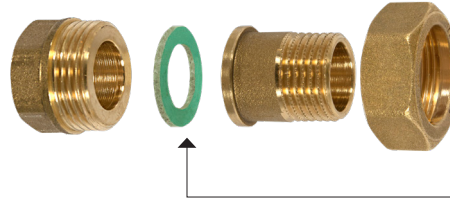

TENUTA CONICA CON O-RING EPDM
CONICAL SEAL WITH EPDM O-RING

125

BOCCHETTONE GOMITO 90° FEMMINA/MASCHIO
 / FEMALE/MALE UNION ELBOW

MISURA / SIZE	A	B	C	D
3/8" x 3/8"	46,5	18	G 3/8"	G 3/8"
1/2" x 1/2"	53	24	G 1/2"	G 1/2"
3/4" x 3/4"	59	26	G 3/4"	G 3/4"
1" x 1"	69	36	G 1"	G 1"
1 1/4" x 1 1/4"	78,5	48	G 1 1/4"	G 1 1/4"
1 1/2" x 1 1/2"	92	40	G 1 1/2"	G 1 1/2"

126

BOCCHETTONE DIRITTO FEMMINA/MASCHIO
 / FEMALE/MALE STRAIGHT UNION

MISURA / SIZE	A	C	D
3/8" x 3/8"	41,5	G 3/8"	G 3/8"
1/2" x 1/2"	46,5	G 1/2"	G 1/2"
3/4" x 3/4"	50,5	G 3/4"	G 3/4"
1" x 1"	59	G 1"	G 1"
1 1/4" x 1 1/4"	70	G 1 1/4"	G 1 1/4"
1 1/2" x 1 1/2"	74	G 1 1/2"	G 1 1/2"

127

BOCCHETTONE DIRITTO MASCHIO/MASCHIO
 / MALE/MALE STRAIGHT UNION

MISURA / SIZE	A	B	C	D
3/8" x 3/8"	48,5	12	G 3/8"	G 3/8"
1/2" x 1/2"	53,5	15,2	G 1/2"	G 1/2"
3/4" x 3/4"	59,5	20	G 3/4"	G 3/4"
1" x 1"	68,5	26	G 1"	G 1"
1 1/4" x 1 1/4"	78	33	G 1 1/4"	G 1 1/4"

**TENUTA PIANA
CON GUARNIZIONE IN FIBRA**
FLAT SEAL WITH FIBER GASKET

125

BOCCHETTONE GOMITO 90° FEMMINA/MASCHIO
/ FEMALE/MALE UNION ELBOW

MISURA / SIZE	A	B	C	D
3/8" x 3/8"	-	-	G 3/8"	G 3/8"
1/2" x 1/2"	54	24	G 1/2"	G 1/2"
3/4" x 3/4"	59	26	G 3/4"	G 3/4"
1" x 1"	68,5	36	G 1"	G 1"
1 1/4" x 1 1/4"	77	48	G 1 1/4"	G 1 1/4"
1 1/2" x 1 1/2"	-	-	G 1 1/2"	G 1 1/2"