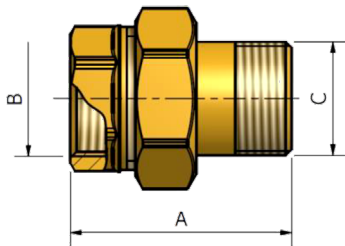

127

BOCCHETTONE DIRITTO MASCHIO/MASCHIO
 / MALE/MALE STRAIGHT UNION

MISURA / SIZE	A	B	C	D
3/8" x 3/8"	48,5	12	G 3/8"	G 3/8"
1/2" x 1/2"	53,5	15,2	G 1/2"	G 1/2"
3/4" x 3/4"	59,5	20	G 3/4"	G 3/4"
1" x 1"	68,5	26	G 1"	G 1"
1 1/4" x 1 1/4"	78	33	G 1 1/4"	G 1 1/4"

**TENUTA PIANA
CON GUARNIZIONE IN FIBRA**
FLAT SEAL WITH FIBER GASKET

125

BOCCHETTONE GOMITO 90° FEMMINA/MASCHIO
/ FEMALE/MALE UNION ELBOW

MISURA / SIZE	A	B	C	D
3/8" x 3/8"	-	-	G 3/8"	G 3/8"
1/2" x 1/2"	54	24	G 1/2"	G 1/2"
3/4" x 3/4"	59	26	G 3/4"	G 3/4"
1" x 1"	68,5	36	G 1"	G 1"
1 1/4" x 1 1/4"	77	48	G 1 1/4"	G 1 1/4"
1 1/2" x 1 1/2"	-	-	G 1 1/2"	G 1 1/2"

126

BOCCHETTONE DIRITTO FEMMINA/MASCHIO
/ FEMALE/MALE STRAIGHT UNION

MISURA / SIZE	A	C	D
3/8" x 3/8"	41,5	G 3/8"	G 3/8"
1/2" x 1/2"	47,5	G 1/2"	G 1/2"
3/4" x 3/4"	52	G 3/4"	G 3/4"
1" x 1"	59,5	G 1"	G 1"
1 1/4" x 1 1/4"	69	G 1 1/4"	G 1 1/4"
1 1/2" x 1 1/2"	-	G 1 1/2"	G 1 1/2"
2" x 2"	85,5	G 2"	G 2"

127

BOCCHETTONE DIRITTO MASCHIO/MASCHIO
/ MALE/MALE STRAIGHT UNION

MISURA / SIZE	A	B	C	D
1/2" x 1/2"	53,5	15,2	G 1/2"	G 1/2"
3/4" x 3/4"	60,5	20	G 3/4"	G 3/4"
1" x 1"	68,5	26	G 1"	G 1"
1 1/4" x 1 1/4"	-	-	G 1 1/4"	G 1 1/4"