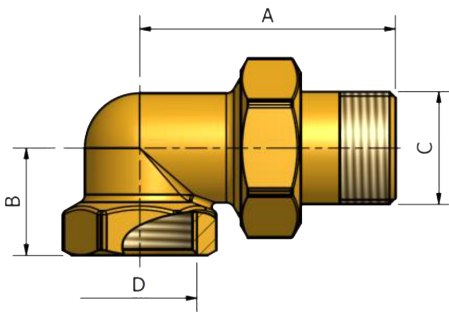

TENUTA CONICA CON O-RING EPDM
CONICAL SEAL WITH EPDM O-RING

125

BOCCHETTONE GOMITO 90° FEMMINA/MASCHIO
 / FEMALE/MALE UNION ELBOW

MISURA / SIZE	A	B	C	D
3/8" x 3/8"	46,5	18	G 3/8"	G 3/8"
1/2" x 1/2"	53	24	G 1/2"	G 1/2"
3/4" x 3/4"	59	26	G 3/4"	G 3/4"
1" x 1"	69	36	G 1"	G 1"
1 1/4" x 1 1/4"	78,5	48	G 1 1/4"	G 1 1/4"
1 1/2" x 1 1/2"	92	40	G 1 1/2"	G 1 1/2"

126

BOCCHETTONE DIRITTO FEMMINA/MASCHIO
 / FEMALE/MALE STRAIGHT UNION

MISURA / SIZE	A	C	D
3/8" x 3/8"	41,5	G 3/8"	G 3/8"
1/2" x 1/2"	46,5	G 1/2"	G 1/2"
3/4" x 3/4"	50,5	G 3/4"	G 3/4"
1" x 1"	59	G 1"	G 1"
1 1/4" x 1 1/4"	70	G 1 1/4"	G 1 1/4"
1 1/2" x 1 1/2"	74	G 1 1/2"	G 1 1/2"

127

BOCCHETTONE DIRITTO MASCHIO/MASCHIO
 / MALE/MALE STRAIGHT UNION

MISURA / SIZE	A	B	C	D
3/8" x 3/8"	48,5	12	G 3/8"	G 3/8"
1/2" x 1/2"	53,5	15,2	G 1/2"	G 1/2"
3/4" x 3/4"	59,5	20	G 3/4"	G 3/4"
1" x 1"	68,5	26	G 1"	G 1"
1 1/4" x 1 1/4"	78	33	G 1 1/4"	G 1 1/4"

**TENUTA PIANA
CON GUARNIZIONE IN FIBRA**
FLAT SEAL WITH FIBER GASKET

125

BOCCHETTONE GOMITO 90° FEMMINA/MASCHIO
/ FEMALE/MALE UNION ELBOW

MISURA / SIZE	A	B	C	D
3/8" x 3/8"	-	-	G 3/8"	G 3/8"
1/2" x 1/2"	54	24	G 1/2"	G 1/2"
3/4" x 3/4"	59	26	G 3/4"	G 3/4"
1" x 1"	68,5	36	G 1"	G 1"
1 1/4" x 1 1/4"	77	48	G 1 1/4"	G 1 1/4"
1 1/2" x 1 1/2"	-	-	G 1 1/2"	G 1 1/2"