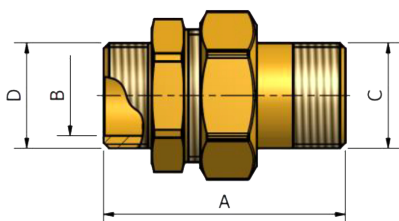

**TENUTA PIANA
CON GUARNIZIONE IN FIBRA**
FLAT SEAL WITH FIBER GASKET

125

BOCCHETTONE GOMITO 90° FEMMINA/MASCHIO
/ FEMALE/MALE UNION ELBOW

MISURA / SIZE	A	B	C	D
3/8" x 3/8"	-	-	G 3/8"	G 3/8"
1/2" x 1/2"	54	24	G 1/2"	G 1/2"
3/4" x 3/4"	59	26	G 3/4"	G 3/4"
1" x 1"	68,5	36	G 1"	G 1"
1 1/4" x 1 1/4"	77	48	G 1 1/4"	G 1 1/4"
1 1/2" x 1 1/2"	-	-	G 1 1/2"	G 1 1/2"

126

BOCCHETTONE DIRITTO FEMMINA/MASCHIO
/ FEMALE/MALE STRAIGHT UNION

MISURA / SIZE	A	C	D
3/8" x 3/8"	41,5	G 3/8"	G 3/8"
1/2" x 1/2"	47,5	G 1/2"	G 1/2"
3/4" x 3/4"	52	G 3/4"	G 3/4"
1" x 1"	59,5	G 1"	G 1"
1 1/4" x 1 1/4"	69	G 1 1/4"	G 1 1/4"
1 1/2" x 1 1/2"	-	G 1 1/2"	G 1 1/2"
2" x 2"	85,5	G 2"	G 2"

127

BOCCHETTONE DIRITTO MASCHIO/MASCHIO
/ MALE/MALE STRAIGHT UNION

MISURA / SIZE	A	B	C	D
1/2" x 1/2"	53,5	15,2	G 1/2"	G 1/2"
3/4" x 3/4"	60,5	20	G 3/4"	G 3/4"
1" x 1"	68,5	26	G 1"	G 1"
1 1/4" x 1 1/4"	-	-	G 1 1/4"	G 1 1/4"

TENUTA CONICA METALLO / METALLO
METAL / METAL CONICAL SEAL

125

BOCCHETTONE GOMITO 90° FEMMINA/MASCHIO
/ FEMALE/MALE UNION ELBOW

MISURA / SIZE	A	B	C	D
3/8" x 3/8"	46,5	18	G 3/8"	G 3/8"
1/2" x 1/2"	53	24	G 1/2"	G 1/2"
3/4" x 3/4"	59	26	G 3/4"	G 3/4"
1" x 1"	69	36	G 1"	G 1"
1 1/4" x 1 1/4"	78,5	48	G 1 1/4"	G 1 1/4"