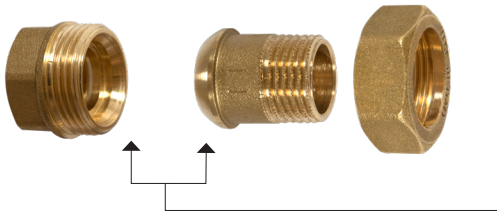

**TENUTA PIANA
CON GUARNIZIONE IN FIBRA**
FLAT SEAL WITH FIBER GASKET

125

BOCCHETTONE GOMITO 90° FEMMINA/MASCHIO
/ FEMALE/MALE UNION ELBOW

MISURA / SIZE	A	B	C	D
3/8" x 3/8"	-	-	G 3/8"	G 3/8"
1/2" x 1/2"	54	24	G 1/2"	G 1/2"
3/4" x 3/4"	59	26	G 3/4"	G 3/4"
1" x 1"	68,5	36	G 1"	G 1"
1 1/4" x 1 1/4"	77	48	G 1 1/4"	G 1 1/4"
1 1/2" x 1 1/2"	-	-	G 1 1/2"	G 1 1/2"

126

BOCCHETTONE DIRITTO FEMMINA/MASCHIO
/ FEMALE/MALE STRAIGHT UNION

MISURA / SIZE	A	C	D
3/8" x 3/8"	41,5	G 3/8"	G 3/8"
1/2" x 1/2"	47,5	G 1/2"	G 1/2"
3/4" x 3/4"	52	G 3/4"	G 3/4"
1" x 1"	59,5	G 1"	G 1"
1 1/4" x 1 1/4"	69	G 1 1/4"	G 1 1/4"
1 1/2" x 1 1/2"	-	G 1 1/2"	G 1 1/2"
2" x 2"	85,5	G 2"	G 2"

127

BOCCHETTONE DIRITTO MASCHIO/MASCHIO
/ MALE/MALE STRAIGHT UNION

MISURA / SIZE	A	B	C	D
1/2" x 1/2"	53,5	15,2	G 1/2"	G 1/2"
3/4" x 3/4"	60,5	20	G 3/4"	G 3/4"
1" x 1"	68,5	26	G 1"	G 1"
1 1/4" x 1 1/4"	-	-	G 1 1/4"	G 1 1/4"

TENUTA CONICA METALLO / METALLO
METAL / METAL CONICAL SEAL

125

BOCCHETTONE GOMITO 90° FEMMINA/MASCHIO
/ FEMALE/MALE UNION ELBOW

MISURA / SIZE	A	B	C	D
3/8" x 3/8"	46,5	18	G 3/8"	G 3/8"
1/2" x 1/2"	53	24	G 1/2"	G 1/2"
3/4" x 3/4"	59	26	G 3/4"	G 3/4"
1" x 1"	69	36	G 1"	G 1"
1 1/4" x 1 1/4"	78,5	48	G 1 1/4"	G 1 1/4"