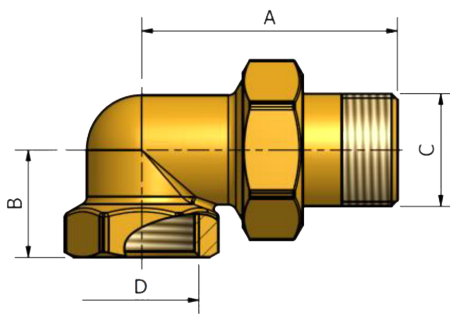

**TENUTA PIANA
CON GUARNIZIONE IN FIBRA**
FLAT SEAL WITH FIBER GASKET

125

BOCCHETTONE GOMITO 90° FEMMINA/MASCHIO
/ FEMALE/MALE UNION ELBOW

MISURA / SIZE	A	B	C	D
3/8" x 3/8"	-	-	G 3/8"	G 3/8"
1/2" x 1/2"	54	24	G 1/2"	G 1/2"
3/4" x 3/4"	59	26	G 3/4"	G 3/4"
1" x 1"	68,5	36	G 1"	G 1"
1 1/4" x 1 1/4"	77	48	G 1 1/4"	G 1 1/4"
1 1/2" x 1 1/2"	-	-	G 1 1/2"	G 1 1/2"

126

BOCCHETTONE DIRITTO FEMMINA/MASCHIO
/ FEMALE/MALE STRAIGHT UNION

MISURA / SIZE	A	C	D
3/8" x 3/8"	41,5	G 3/8"	G 3/8"
1/2" x 1/2"	47,5	G 1/2"	G 1/2"
3/4" x 3/4"	52	G 3/4"	G 3/4"
1" x 1"	59,5	G 1"	G 1"
1 1/4" x 1 1/4"	69	G 1 1/4"	G 1 1/4"
1 1/2" x 1 1/2"	-	G 1 1/2"	G 1 1/2"
2" x 2"	85,5	G 2"	G 2"

127

BOCCHETTONE DIRITTO MASCHIO/MASCHIO
/ MALE/MALE STRAIGHT UNION

MISURA / SIZE	A	B	C	D
1/2" x 1/2"	53,5	15,2	G 1/2"	G 1/2"
3/4" x 3/4"	60,5	20	G 3/4"	G 3/4"
1" x 1"	68,5	26	G 1"	G 1"
1 1/4" x 1 1/4"	-	-	G 1 1/4"	G 1 1/4"

TENUTA CONICA METALLO / METALLO
METAL / METAL CONICAL SEAL

125

BOCCHETTONE GOMITO 90° FEMMINA/MASCHIO
/ FEMALE/MALE UNION ELBOW

MISURA / SIZE	A	B	C	D
3/8" x 3/8"	46,5	18	G 3/8"	G 3/8"
1/2" x 1/2"	53	24	G 1/2"	G 1/2"
3/4" x 3/4"	59	26	G 3/4"	G 3/4"
1" x 1"	69	36	G 1"	G 1"
1 1/4" x 1 1/4"	78,5	48	G 1 1/4"	G 1 1/4"